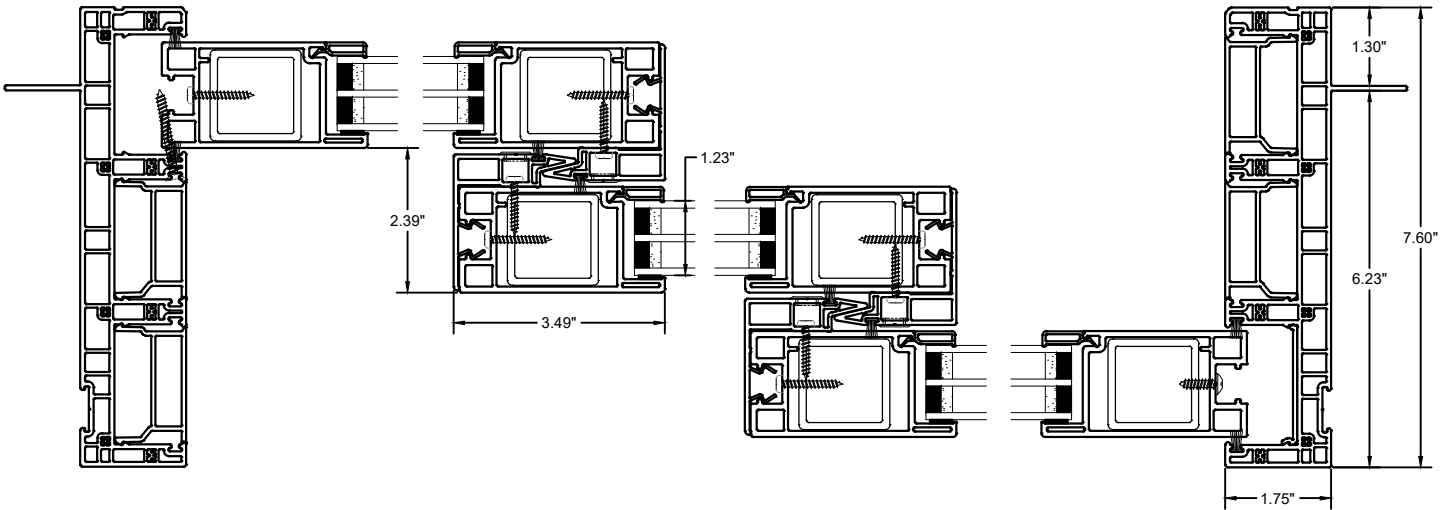

6000 Series 3-Track Door

Model 6832

Horizontal Section

Vertical Section through Fixed Lite

Vertical Section through Sashes