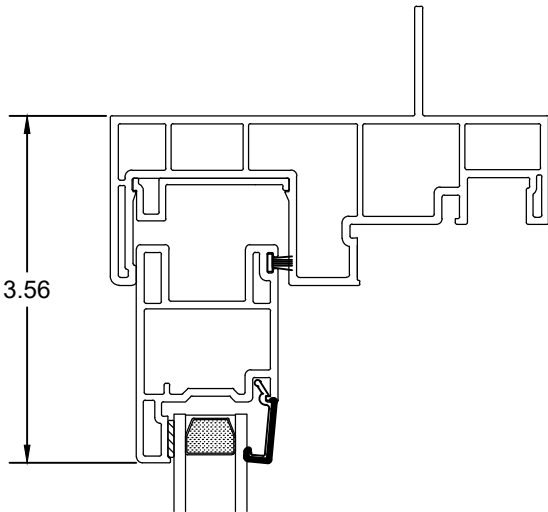

3000 Series Patio Door

Model 3821

Horizontal Section

Vertical Section through Sash

Vertical Section through Fixed Lite