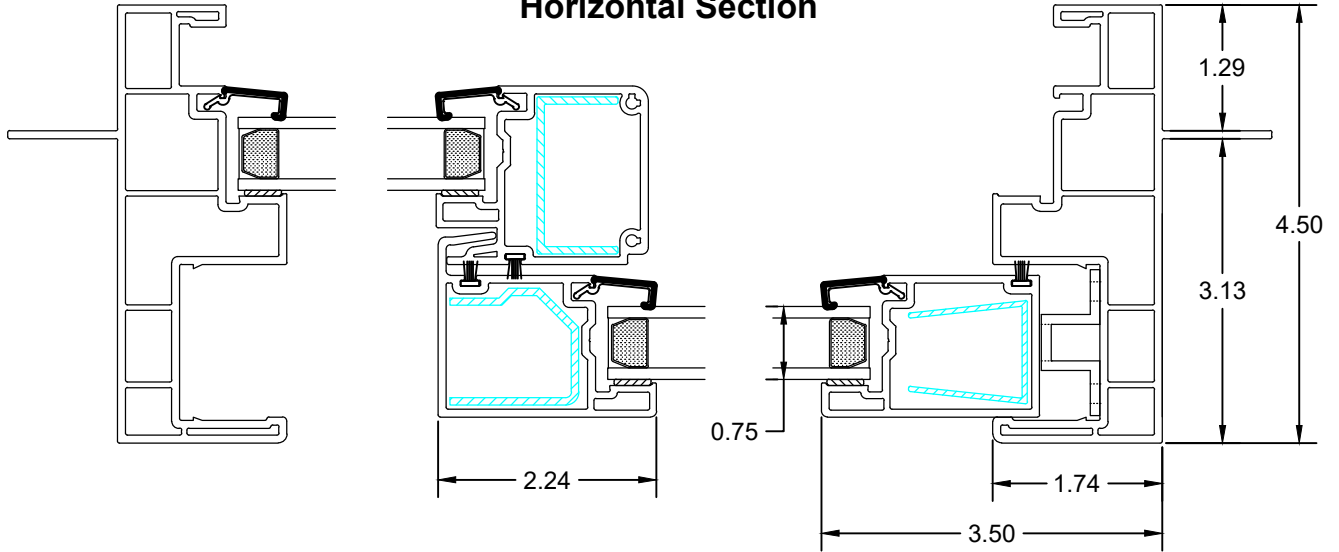

3000 Series Patio Door

Model 3821

Horizontal Section

Vertical Section through Sash

Vertical Section through Fixed Lite