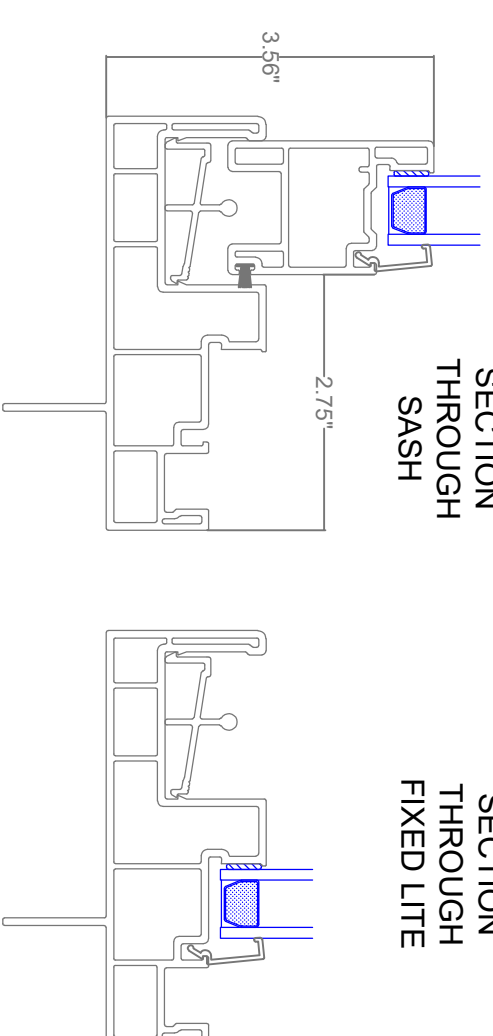

VERTICAL SECTION THROUGH SASH

VERTICAL SECTION THROUGH FIXED LITE

3000 Series

Door Configurations
 3821 XO, 3821T XO,
 3831 OXO, & 3842 OXXO

Señ Frings
 05/16/2023
 REV A