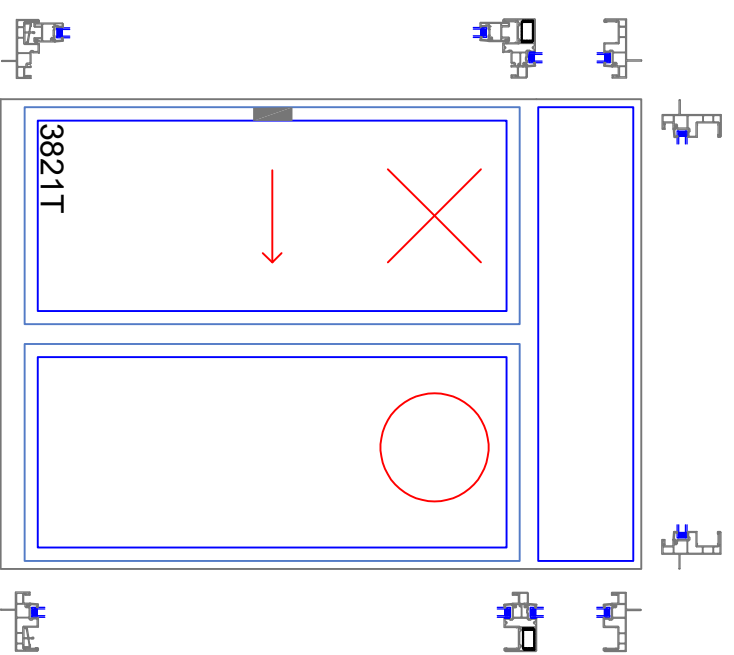

VERTICAL SECTION THROUGH SASH

VERTICAL SECTION THROUGH FIXED LITE

3000 Series

Door Configurations
 3821 XO, 3821T XO,
 3831 OXO, & 3842 OXXO

Señ Frings
 05/16/2023
 REV A