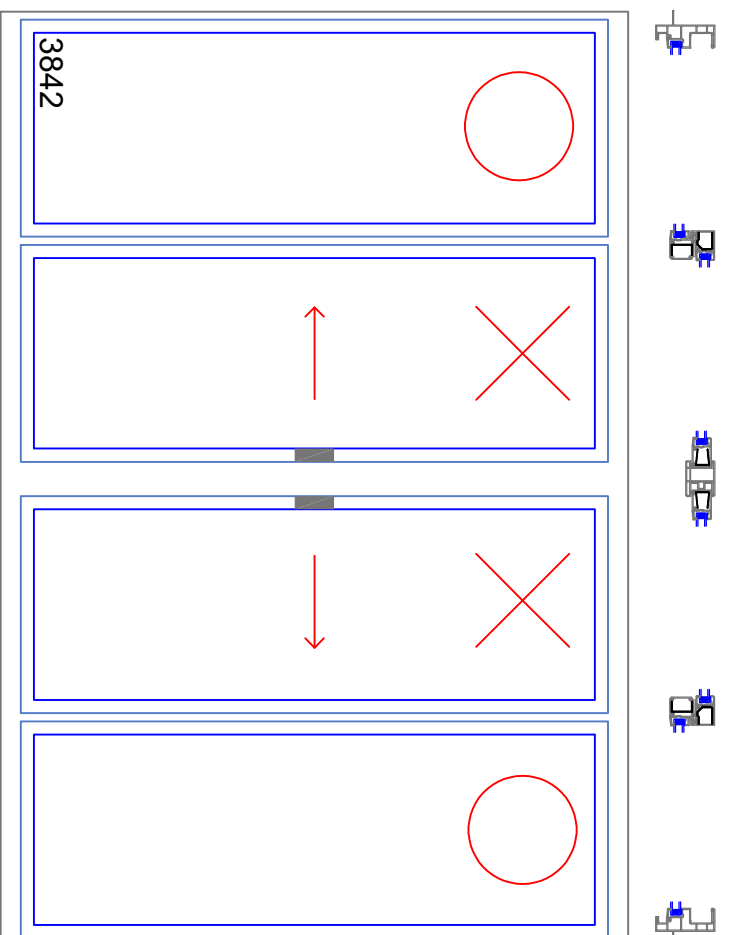

VERTICAL SECTION THROUGH SASH

VERTICAL SECTION THROUGH FIXED LITE

3000 Series

Door Configurations
 3821 XO, 3821T XO,
 3831 OXO, & 3842 OXXO

Señ Frings
 05/16/2023
 REV A