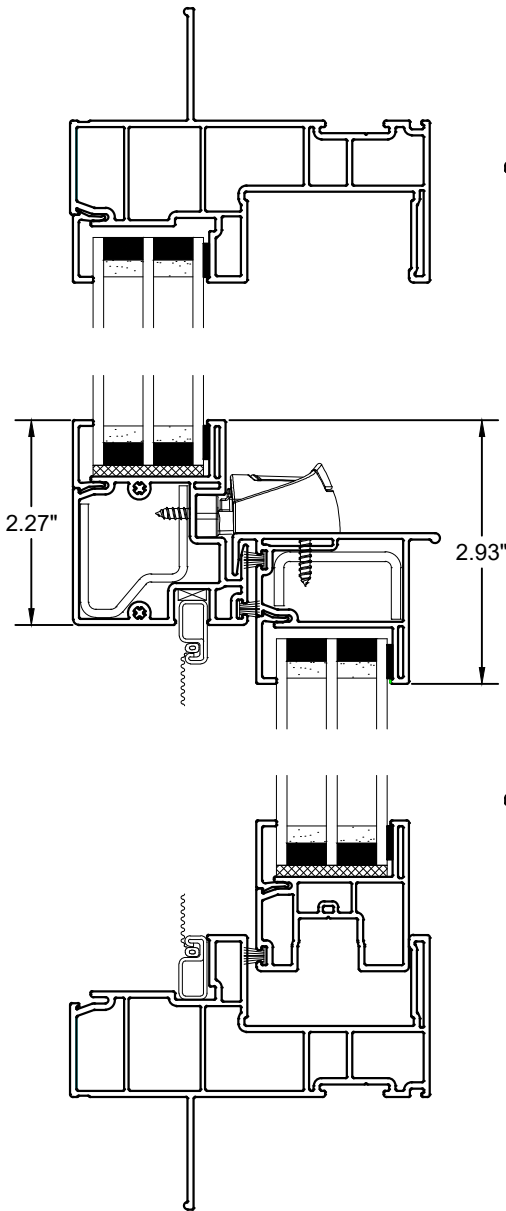

6000 Series Single Hung

Model 6221

Vertical Section

Horizontal Section through Fixed Lite

Horizontal Section through Sash