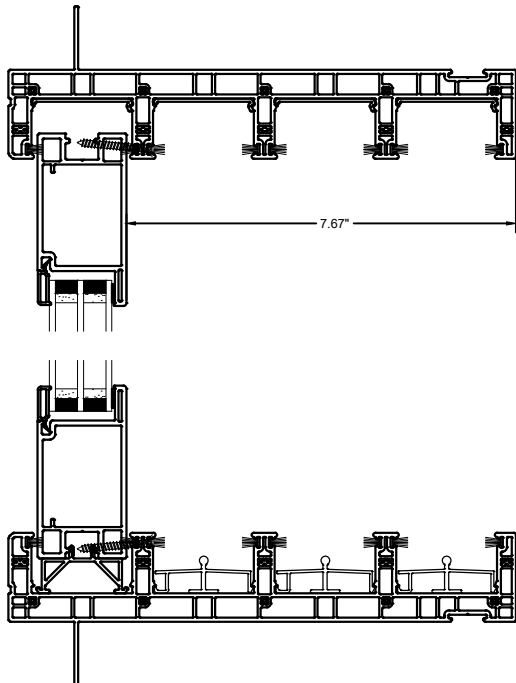

The Coeur d'Alene Window Company

6000 Series 4-Track Door

Model 6843

Horizontal Section

Vertical Section through Fixed Lite

Vertical Section through Sashes