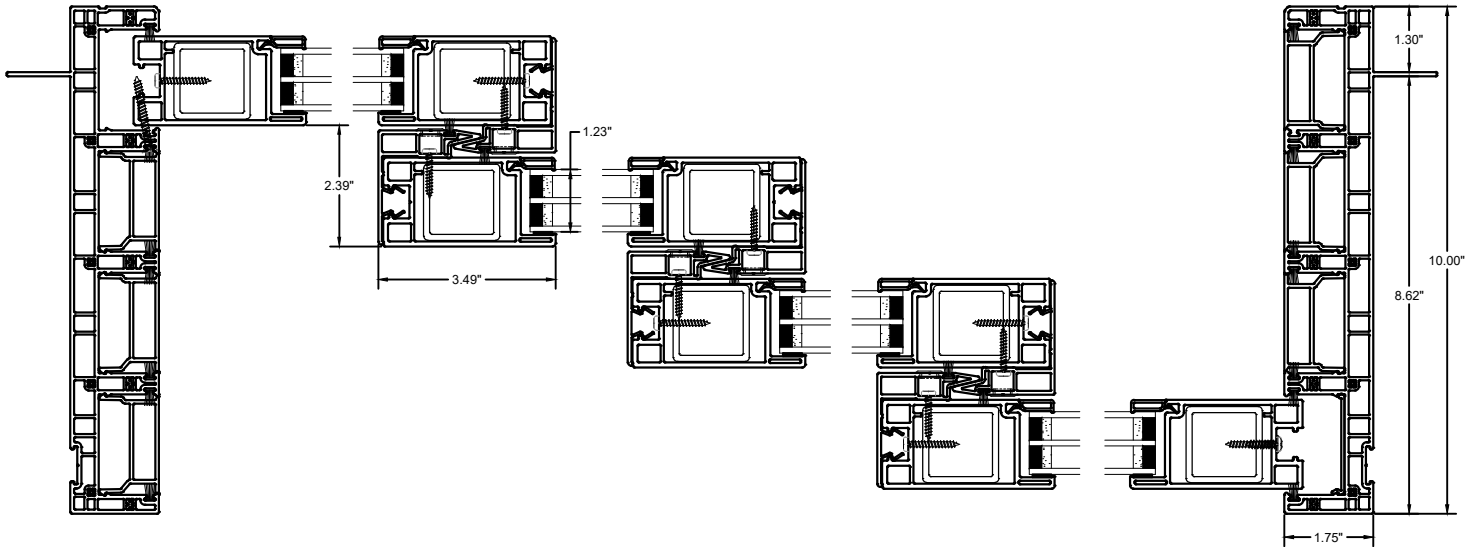

The Coeur d'Alene Window Company

6000 Series 4-Track Door

Model 6843

Horizontal Section

Vertical Section through Fixed Lite

Vertical Section through Sashes