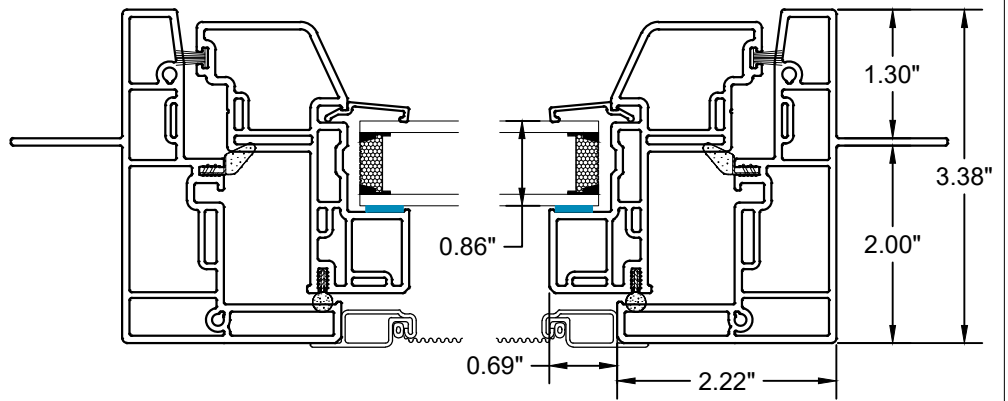

3000 Series Casement over Pic

Model 3421

Vertical Section

Horizontal Section through Sash

Horizontal Section through Fixed Lite